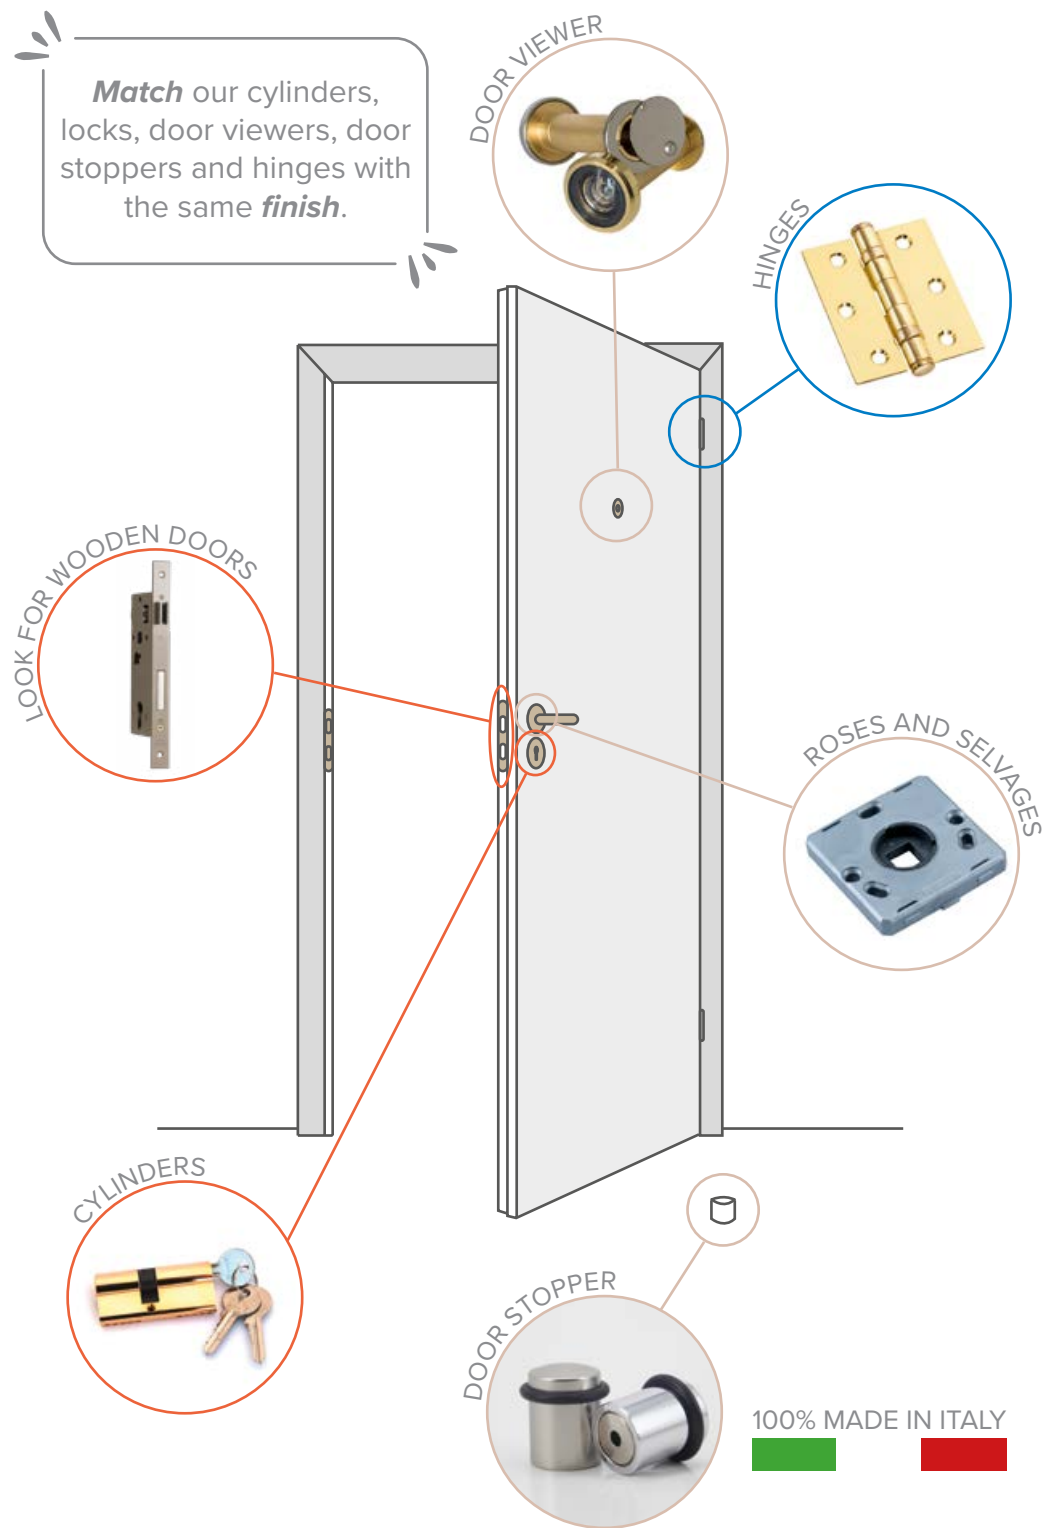

Discover all details of our door accessories.

- **VOLA** • HINGES
- **VOL B** • DOOR STOPPER
- DOOR VIEWER
- ROSES AND SELVAGES
- **VOL H** • CYLINDERS
- LOCK FOR WOODEN DOORS

31 SPECIAL FINISHES

All our door accessories (roses excluded) can be combined with the same finish.

FINISH		FINISH	
	Sandblasted brass		Grey
	Chrome Polish Plated		Gold Ivory
	Matt Chrome		Rust
	Polished Painted Brass		Copper
	Satin Chrome		Gold 24
	Nickel Polish Plated		Polished Champagne Gold
	Matt Nickel		Matt Champagne Gold
	Yester Bronze		Rose Gold
	Antiqued Bronze		Silver
	Bronzed and Scratched Brass with Polished painted		Matt Silver
	Matt Bronze		Blue and scratched
	Satin Painted Brass		Polished black
	Antiqued Iron		Polished White
	Matt White		Brown
	Matt Black		Special scratched bronze
			Black Bronze

100% MADE IN ITALY