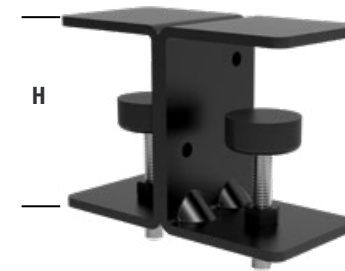

210	LINE	pag 5
211	212	LINE	pag 7
215	WIRE	pag 9
218	NEAT	pag 11
221	TRAPP	pag 13
224	CROSS	pag 15
225	STAR	pag 17

LINE

210

LINE - TABLE LEGS

	A	B				material
21038	8cm	30cm	1kg	20kg	1pc	steel
21076	8cm	68cm	1,85kg	20kg	1pc	steel

LINE

211

WALL FIXING BRACKET

	H		material
211	8cm	6pcs	steel

212

DOUBLE BRACKET FOR TABLE EXTENSION

	H		material
212	8cm	4pcs	steel

215

WIRE - TABLE LEGS

	Ø	H	📏	🏋️	📦	material
21516	10cm	16cm	0,35kg	10kg	1pc	steel
21540	10cm	40cm	0,65kg	10kg	1pc	steel
21571	10cm	71cm	1,05kg	10kg	1pc	steel

NEAT

218

NEAT - TABLE LEGS

	A	B	H				material
21835	4cm	25cm	35cm	1,85kg	150kg	1pc	steel
21838	4cm	35cm	38,5cm	2,3kg	150kg	1pc	steel
21871	4cm	38,5cm	71cm	3,5kg	150kg	1pc	steel
21880	4cm	30cm	80cm	3,5kg	150kg	1pc	steel

TRAPP

legs supplied with M8 threaded sleeve for use with adjustable feet not included

221

TRAPP - TABLE LEGS

	A	B	C	H				material
22140	8cm	35cm	38cm	40cm	3,6kg	250kg	1pc	steel
22171	8cm	59,5cm	58cm	71cm	6,2kg	250kg	1pc	steel