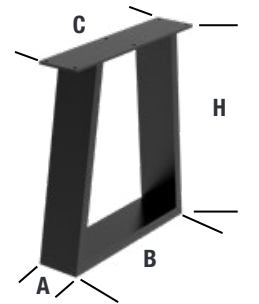

210	LINE	pag 5
211	212	LINE	pag 7
215	WIRE	pag 9
218	NEAT	pag 11
221	TRAPP	pag 13
224	CROSS	pag 15
225	STAR	pag 17

LINE

210

LINE - TABLE LEGS

	A	B				material
21038	8cm	30cm	1kg	20kg	1pc	steel
21076	8cm	68cm	1,85kg	20kg	1pc	steel

LINE

211

WALL FIXING BRACKET

	H		material
211	8cm	6pcs	steel

212

DOUBLE BRACKET FOR TABLE EXTENSION

	H		material
212	8cm	4pcs	steel

215

WIRE - TABLE LEGS

	Ø	H	📏	🏋️	📦	material
21516	10cm	16cm	0,35kg	10kg	1pc	steel
21540	10cm	40cm	0,65kg	10kg	1pc	steel
21571	10cm	71cm	1,05kg	10kg	1pc	steel

NEAT

218

NEAT - TABLE LEGS

	A	B	H				material
21835	4cm	25cm	35cm	1,85kg	150kg	1pc	steel
21838	4cm	35cm	38,5cm	2,3kg	150kg	1pc	steel
21871	4cm	38,5cm	71cm	3,5kg	150kg	1pc	steel
21880	4cm	30cm	80cm	3,5kg	150kg	1pc	steel

TRAPP

legs supplied with M8 threaded sleeve for use with adjustable feet not included

221

TRAPP - TABLE LEGS

	A	B	C	H				material
22140	8cm	35cm	38cm	40cm	3,6kg	250kg	1pc	steel
22171	8cm	59,5cm	58cm	71cm	6,2kg	250kg	1pc	steel