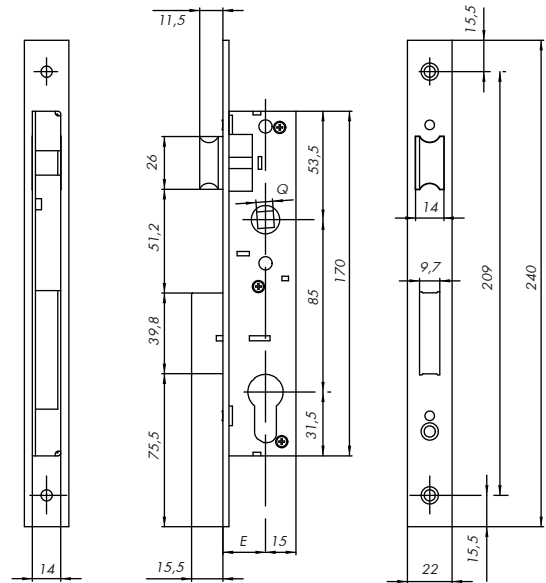

REVERSABLE LATCHBOLT
(right/left)
Scrocco reversibile
(destra/sinistra)

DOUBLE THROW
Doppia mandata

Round corners version
Versione a bordo tondo
(Art. 2326)

WOODEN DOORS
Porte in legno

CLOSED CASE
Cassa chiusa

Spacing 85mm. On request spacing 72/70mm / Interasse 85mm. A richiesta interasse 72/70mm

Backset 40/45/50/60/70mm / Entrata 40/45/50/60/70mm

Supplied in single box with fixing screws and steel flat strike / Fornito in scatole singole con viti di montaggio e contropiastra