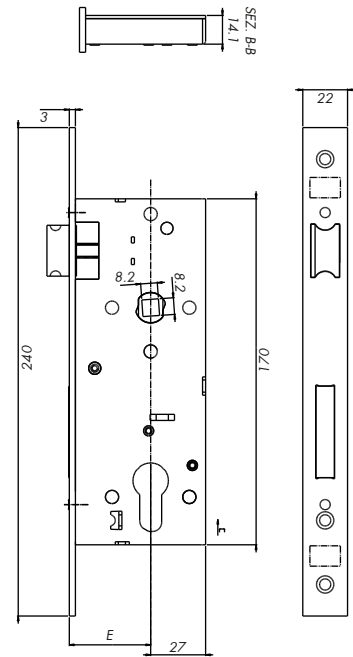

CODE
codice

DESCRIPTION
descrizione

LATCHBOLT-
DEADBOLT
scrocco
catenaccio

FOREND
& STRIKE
frontale
contropiastra

FINISH
finitura

CODE codice	DESCRIPTION descrizione	LATCHBOLT- DEADBOLT scrocco catenaccio	FOREND & STRIKE frontale contropiastra	FINISH finitura
2325F85_VV	totally painted case, cover, forend and strike - 8 mm spindle hole scatola/coperchio frontale/contropiastra totalmente verniciati, quadro mm.8	Steel acciaio	Steel acciaio	BROWN PAINTED verniciato marrone
2325F85_BB	totally black colour painted case, cover, forend and strike - 8 mm spindle hole scatola/coperchio front./contropiastra verniciati colore nero, quadro mm.8	Steel acciaio	Steel acciaio	BLACK PAINTED verniciato nero
2325F85_ZO	zinc plated case and cover - 8 mm spindle hole scatola e coperchio zincati - quadro mm.8	Steel acciaio	Steel acciaio	BRASS PLATED ottinata
2325F85_ZN	zinc plated case and cover - 8 mm spindle hole scatola e coperchio zincati - quadro mm.8	Steel acciaio	Steel acciaio	NICKEL PLATED nichelata
2325F85_ZY	zinc plated case and cover - 8 mm spindle hole scatola e coperchio zincati - quadro mm.8	Steel acciaio	Steel acciaio	BRONZE PLATED bronzata
2325O85_OLV	zinc plated case and cover - 8 mm spindle hole scatola e coperchio zincati - quadro mm.8	Brass ottone	Brass ottone	POLISHED BRASS ottone lucido
2325O85_BY	zinc plated case and cover - 8 mm spindle hole scatola e coperchio zincati - quadro mm.8	Brass ottone	Brass ottone	YESTER BRONZE bronzo graffiato
2325O85_OC	zinc plated case and cover - 8 mm spindle hole scatola e coperchio zincati - quadro mm.8	Brass ottone	Brass ottone	CHROME PLATED cromato
2325I85_I	zinc plated case and cover - 8 mm spindle hole scatola e coperchio zincati - quadro mm.8	Steel acciaio	Stainless steel acciaio inox	INOX STEEL acciaio inox

Spacing 85mm. On request spacing 72/70mm / Interasse 85mm. A richiesta interasse 72/70mm

Backset 40/45/50/60/70mm / Entrata 40/45/50/60/70mm

Supplied in single box with fixing screws and steel flat strike / Fornito in scatole singole con viti di montaggio e contropiastra