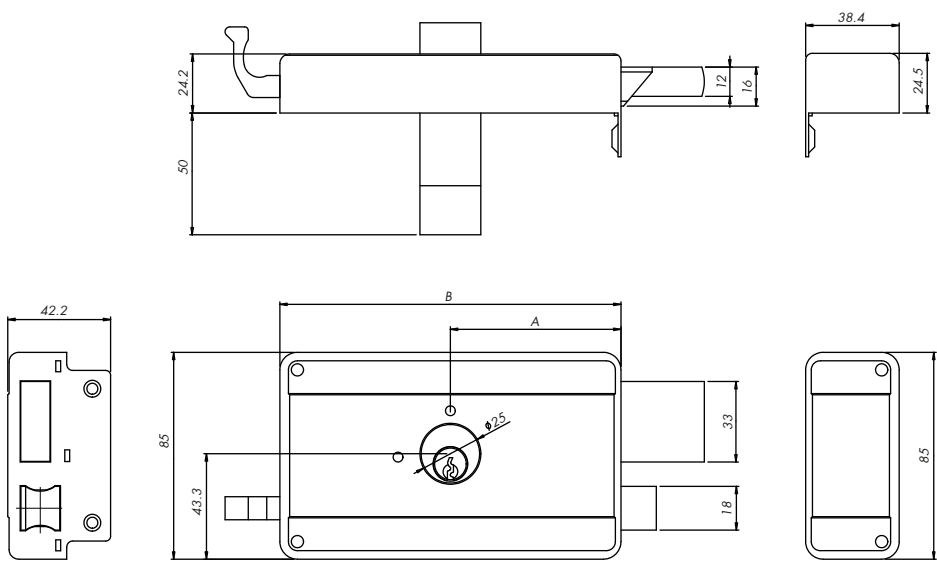

CODE codice	BACKSET entrata	DESCRIPTION descrizione	LATCHBOLT- DEADBOLT scrocco catenaccio	HAND mano	FINISH finitura
237860V	60	latchbolt and triple throw deadbolt - electrostatically coated by epoxidic powder - double cylinder: 3 pins inside fixed cylinder an 5 pins outside cylinder scrocco e catenaccio a 3 mandate - verniciate elettrostaticamente con polvere epossidica - doppio cilindro: cilindro interno fisso a 3 spine e cilindro esterno a 5 spine	Steel acciaio	Right destra	BROWN PAINTED verniciato marrone

On request backset 70mm / A richiesta entrata 70mm

Supplied in single box with 3 nickel brass keys, keep, rose and fixing screws / Fornito in scatole singole con 3 chiavi in ottone nichelate, bocchetta, borchia e viti di fissaggio

Rete Metaly

Headquarters
Via Statale 1598, 23852
Garlate (LC) ITALY

PI/VAT: IT03633130137

www.metaly.eu